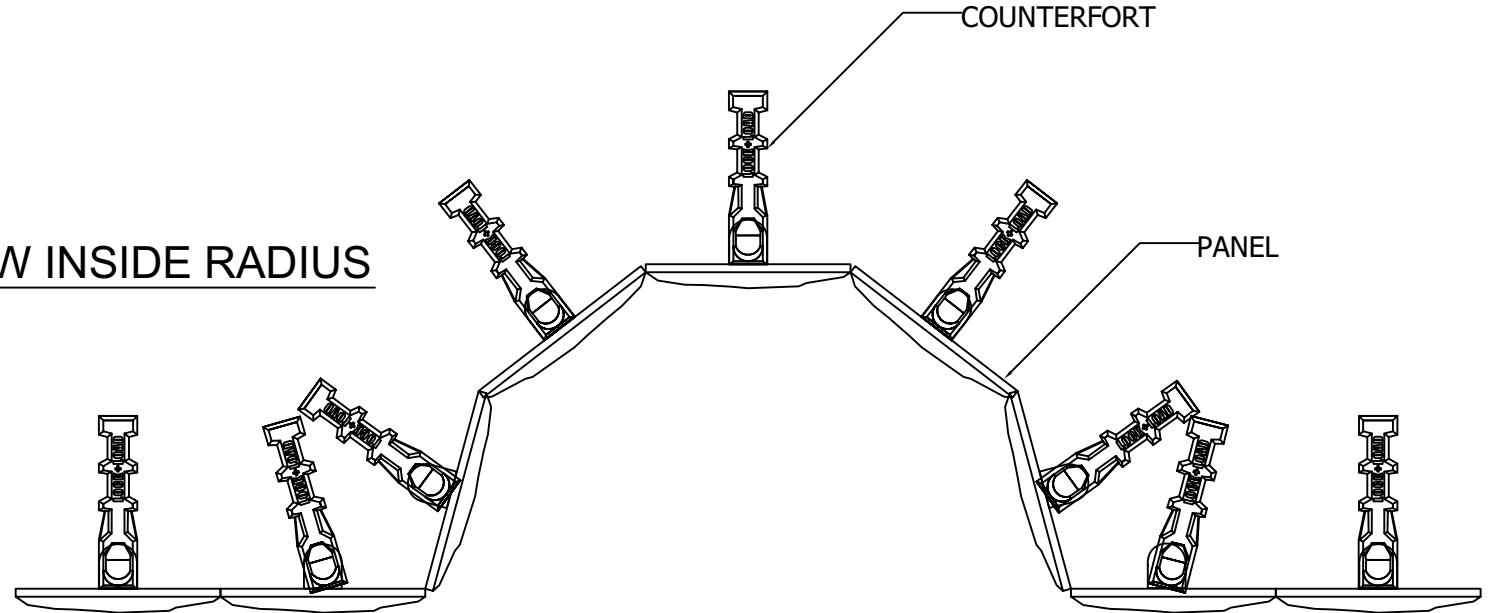

PLAN VIEW OUTSIDE RADIUS

PLAN VIEW INSIDE RADIUS

REV #	DESCRIPTION	DATE

LOCK+LOAD™
RETAINING WALL SYSTEMS
 1681 CHESTNUT STREET, SUITE 400, VANCOUVER, B.C. V6J 4M6
 Tel: (604) 732-9990 Toll Free: 1-877-501-9998 Fax: (604) 737-1140
 Web site: www.lock-load.com

DRAWING NAME		RADIUS
PROJECT NAME		
LOCATION		
CITY		COUNTRY
DRAWN BY	DATE	01/06/12
APPROVED BY	PREPARED	
SCALE	FOR	
N.T.S.		
OUR PROJECT NUMBER	OUR DRAWING NUMBER	RADIUS